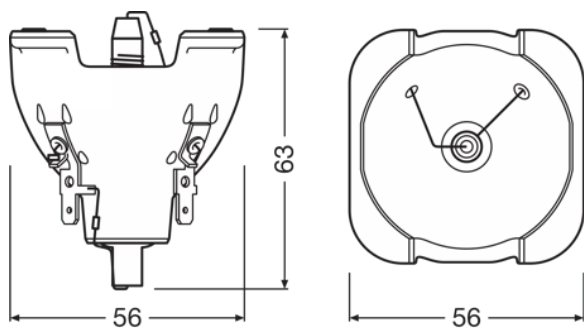

Datablad produktfamilj

Sirius HRI 330W XL