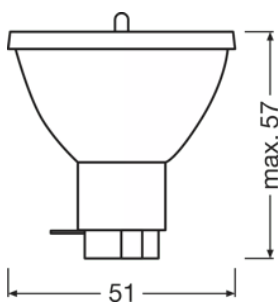

SIRIUS HRI 295 W