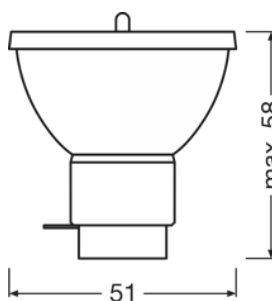

SIRIUS HRI 251W