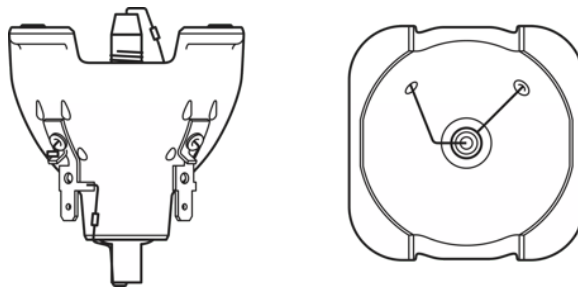

Sirius HRI 330W XL