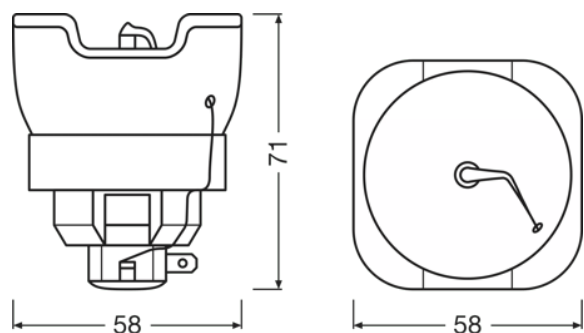

SIRIUS HRI 580 F