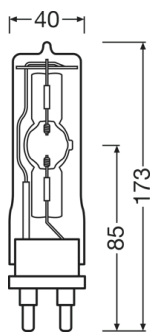

Datablad produktfamilj

HMI 1600W Digital, product line drawing top neutral dimensions